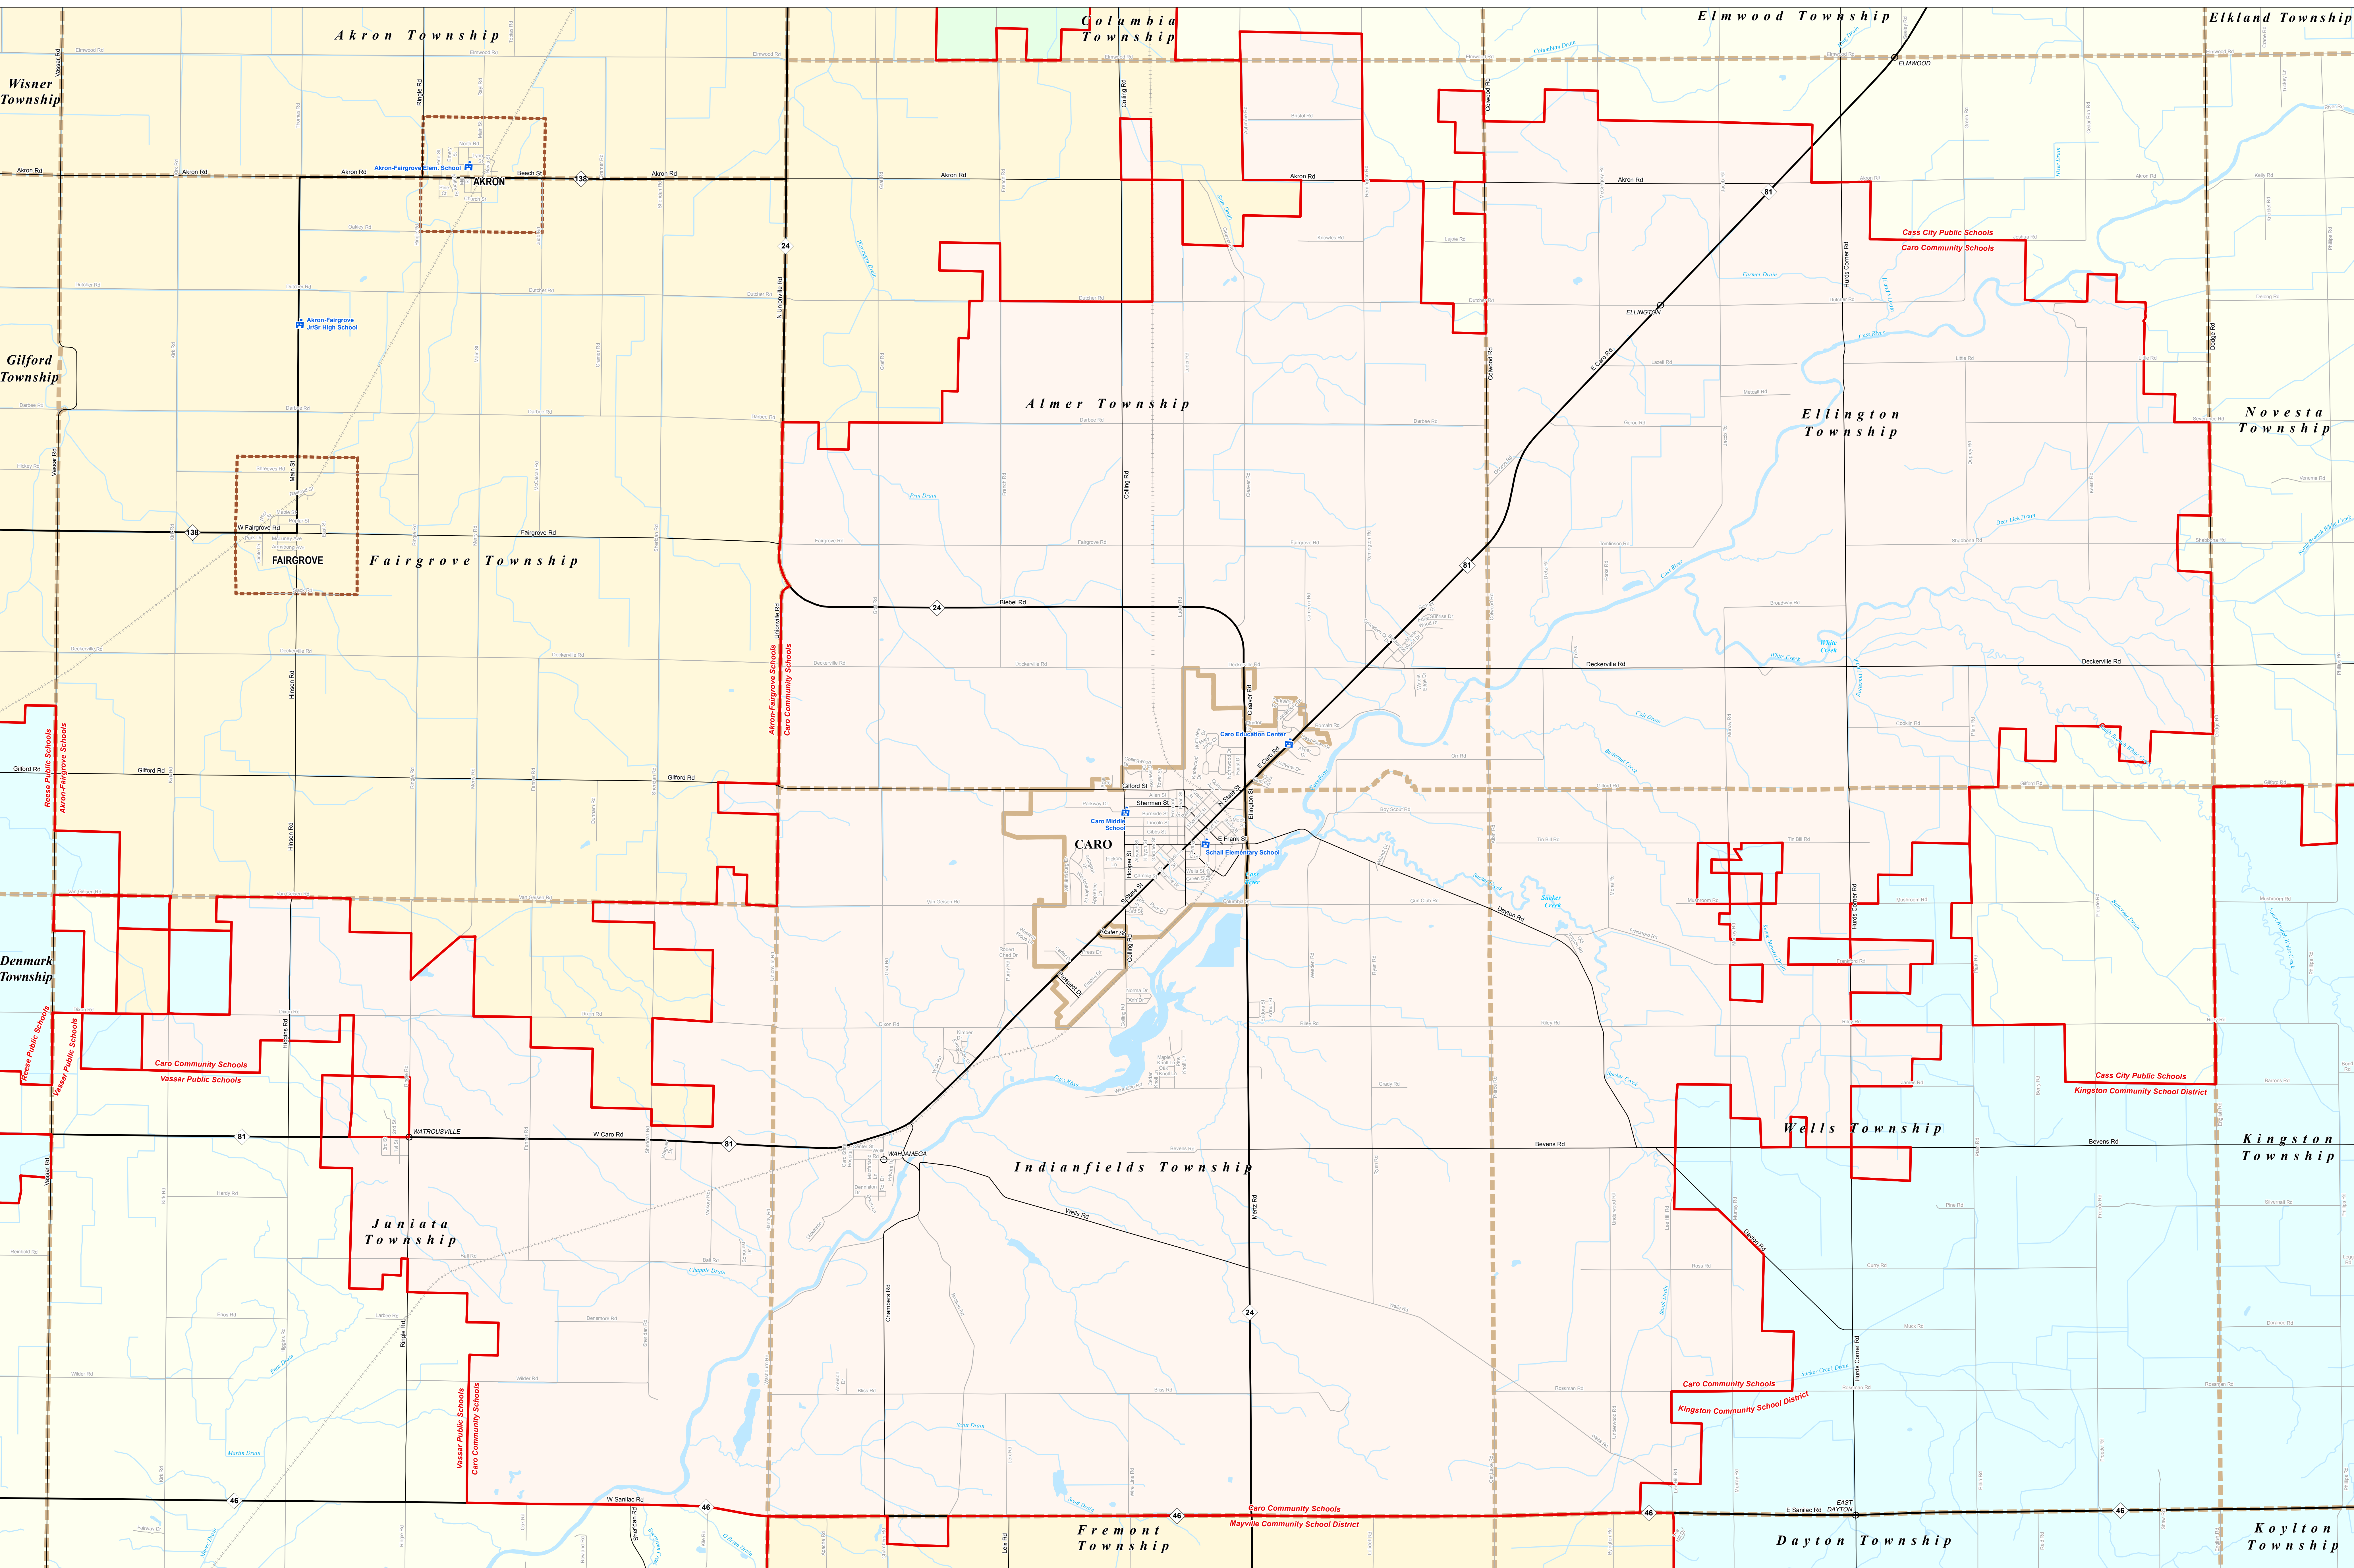

CARO COMMUNITY SCHOOLS

Tuscola ISD

0 0.25 0.5 Miles

School District	Unincorporated Place	Railroad
County	School	Water Feature
City	Freeway	River, Stream, or Drain
Township	Primary Road	
Village	Local Road	
Census Designated Place